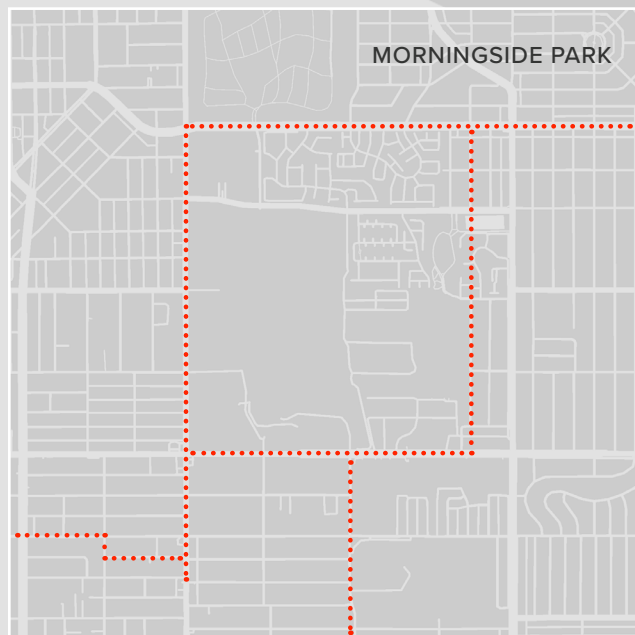

GREATER LOS ANGELES METRO AREA

DARK FIBER

LIT SERVICES AND DARK FIBER CHANNELS