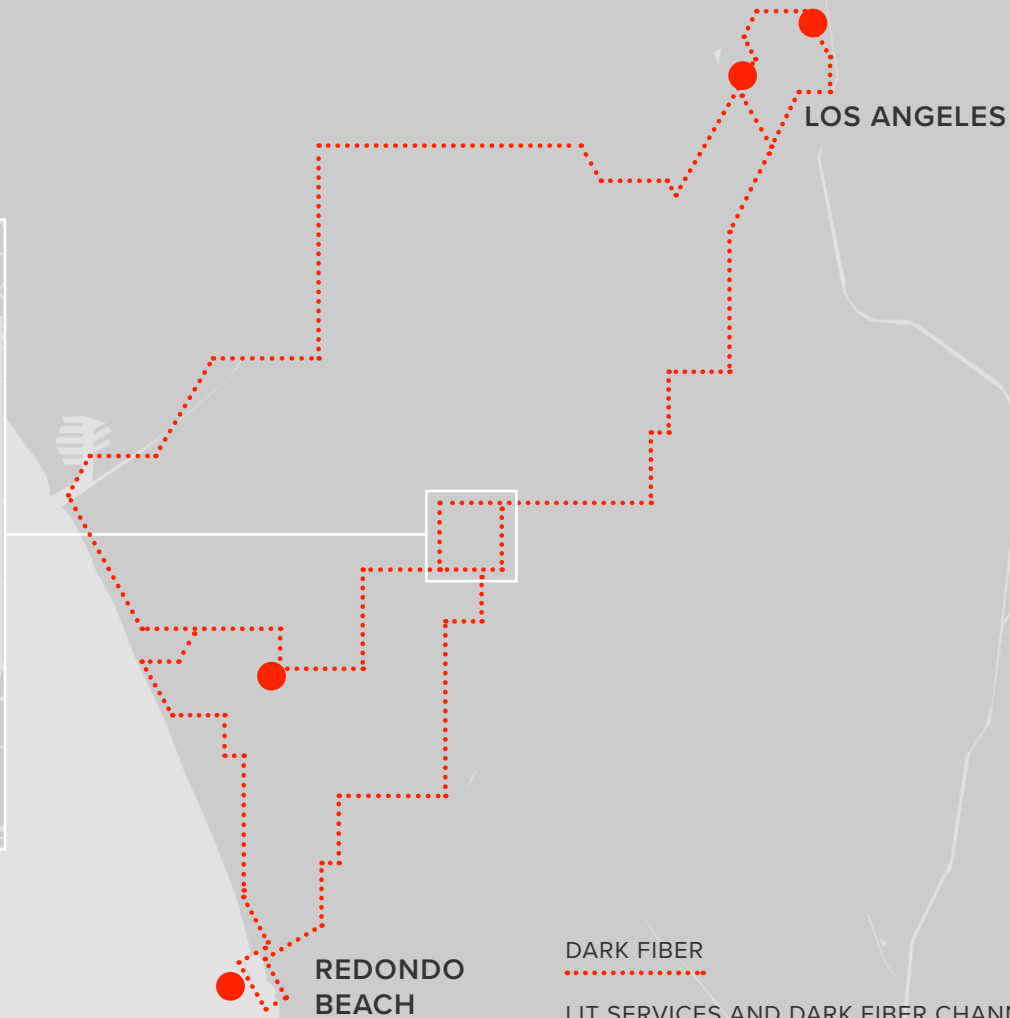

GREATER LOS ANGELES METRO AREA

DARK FIBER

LIT SERVICES AND DARK FIBER CHANNELS