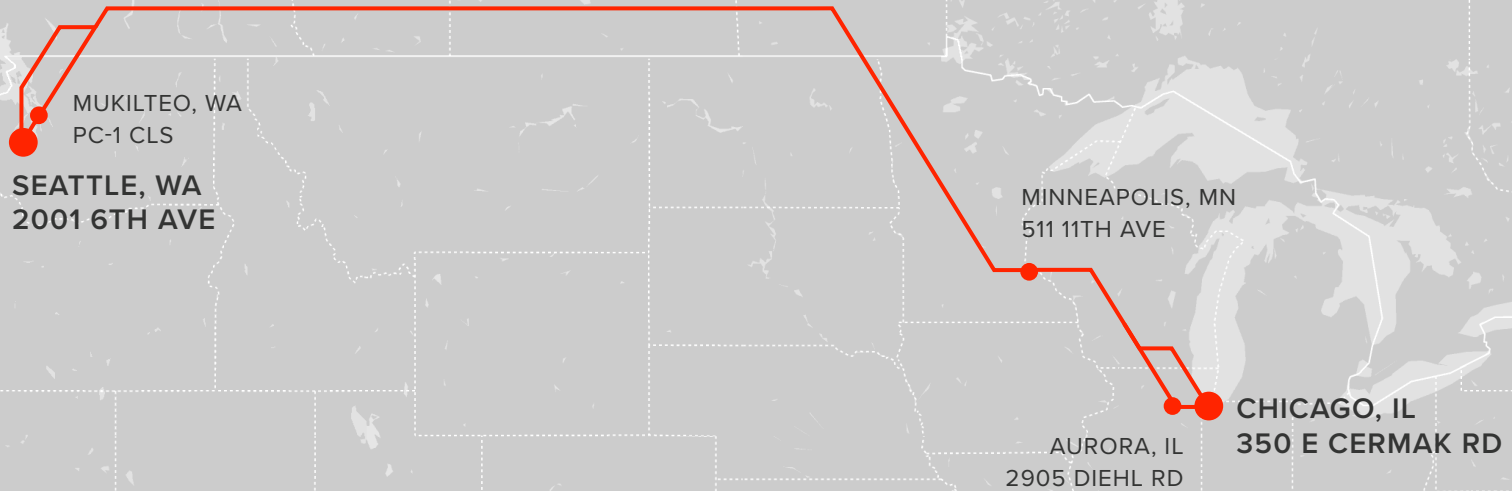

SEATTLE TO CHICAGO

MUKILTEO, WA
PC-1 CLS

SEATTLE, WA
2001 6TH AVE

MINNEAPOLIS, MN
511 11TH AVE

AURORA, IL
2905 DIEHL RD

CHICAGO, IL
350 E CERMAK RD

DARK FIBER

LIT SERVICES AND DARK FIBER CHANNELS